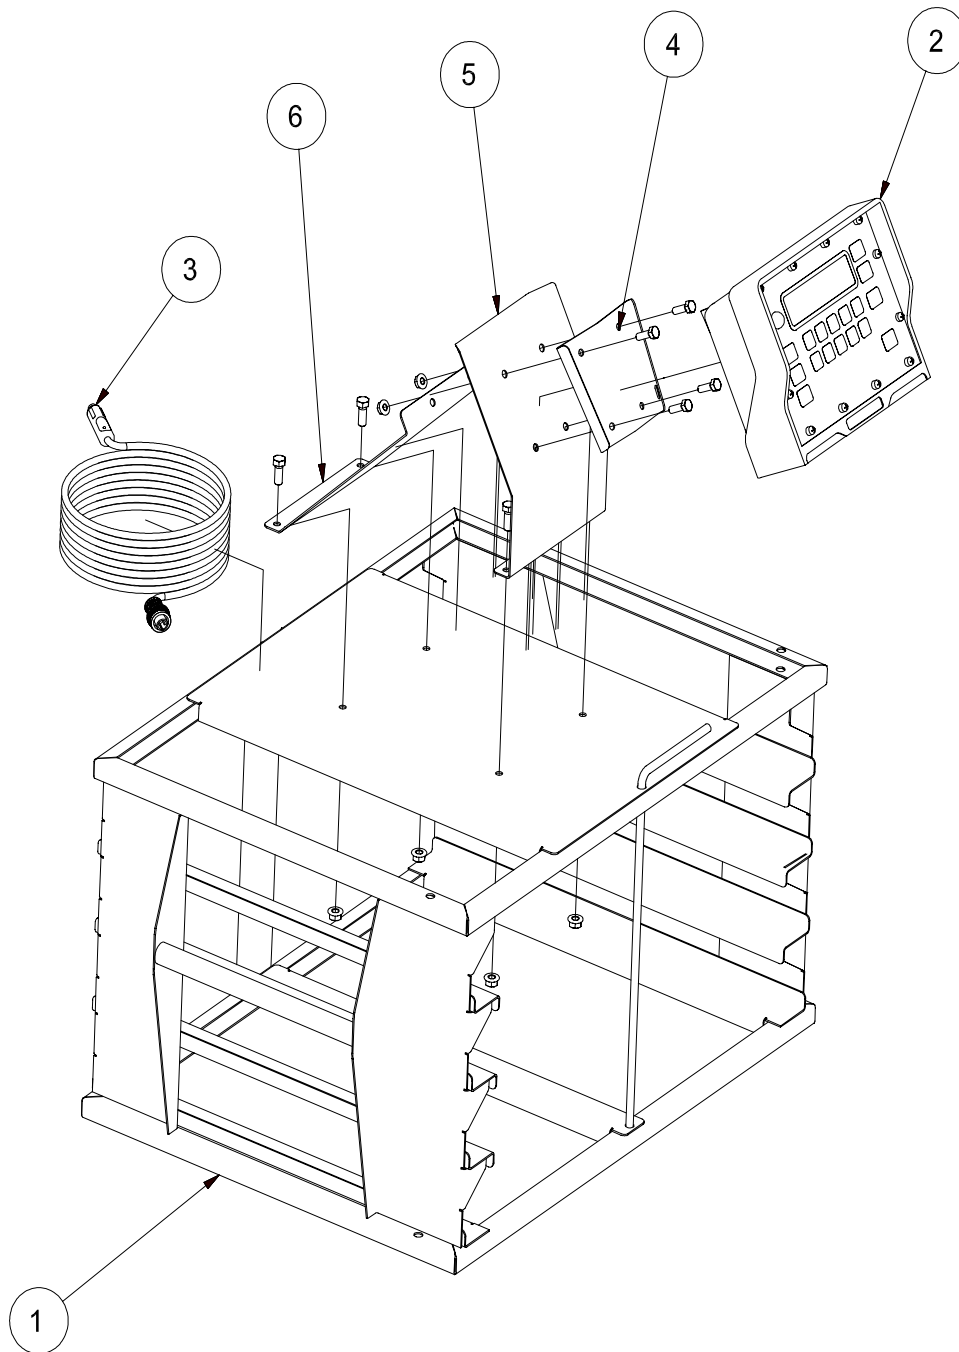

STORAGE CASE PARTS

Parts List			
ITE	QT	PART NUMBER	DESCRIPTION
1	1	S-W0900	STORAGE CASE FOR (4) SCALE PADS, FOR 28" X 22" SCALE PADS
2	1	S-W0010	MODEL 715 INDICATOR
2	1	S-W0011	MODEL 715 INDICATOR WITH RS-232
3	1	S-W0400	POWER CORD 18 FT WITH MALE LIGHTER PLUG
4	1	S-W0310	INDICATOR HOLDER PLATE
5	1	S-W0900-0010	STORAGE CASE INDICATOR HOLDER PLATE
6	1	S-W0900-0005	STORAGE CASE INDICATOR BRACE PLATE